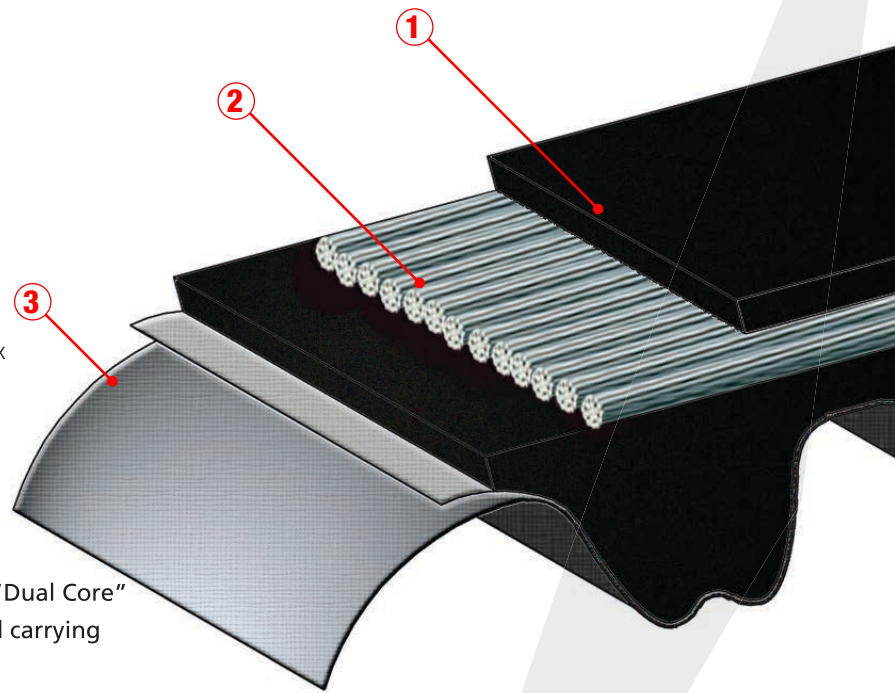

### ② TENSILE CORD

The tensile member is made with our innovative "Dual Core" hybrid cord technology and it constitutes the load carrying element inside the New PLATINUM belt.

The "Dual Core" technology gives PLATINUM extreme dimensional stability under static and dynamic tension, in addition to superior flex fatigue resistance.

### ③ TOOTH FACING FABRIC

A hard-wearing polyamide fabric is bonded to the tooth surface, improving torque carrying capacity and tooth shear resistance. Its special surface impregnation confers self-lubricating properties, a lower co-efficient of friction and increased drive efficiency.